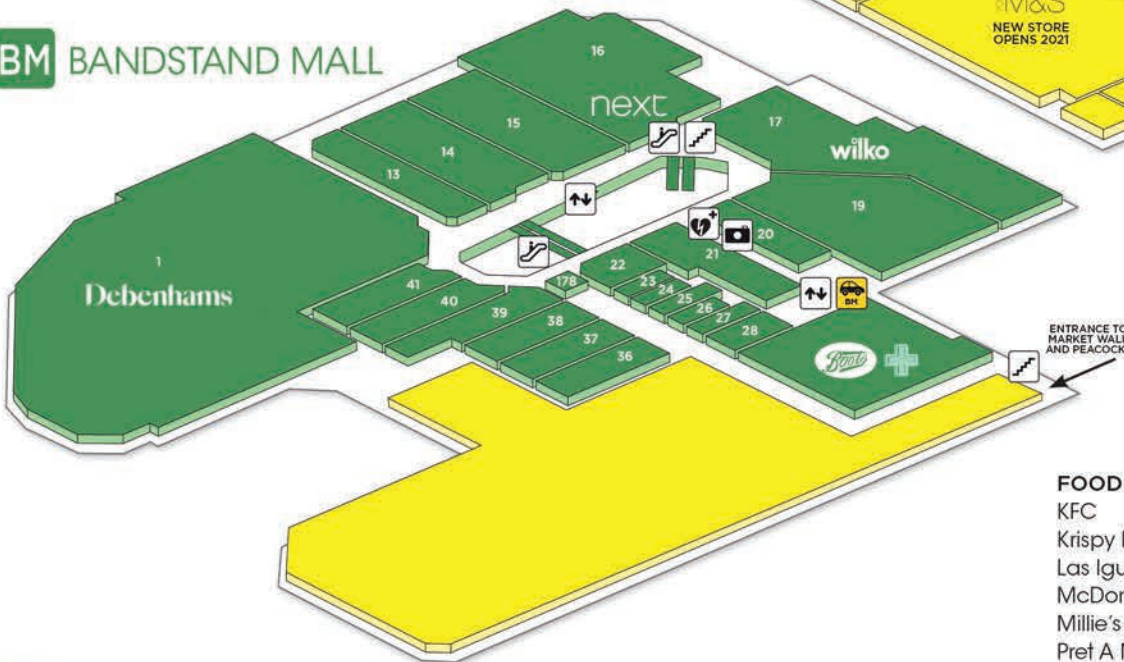

STORE DIRECTORY

1 LEVEL 1 THEATRE

TM TOWN MALL JUBILEE SQUARE

MW MARKET WALK

WP WOLSEY PLACE

BM BANDSTAND MALL

PP PEACOCKS PLACE FOOD COURT

KEY TO MAPS

- CHILDRENSWEAR**
 - Fat Face
 - H&M
 - New Look
 - Next
 - Primark
 - Ted Baker
 - TK Maxx
- FASHION**
 - Accessorize
 - Ashworth & Bird
 - Bonmarché
 - Claire's
 - Craghoppers
 - Debenhams
 - Dorothy Perkins
 - Fat Face
 - H&M
 - Lovisa
 - Miss Selfridge
 - Modest Madam
 - Monsoon
 - New Look
 - Next
 - Oasis

- FASHION**
 - Phase Eight
 - Primark
 - Red
 - Superdry
 - TK Maxx
 - Topshop/Topman
 - Wallis
 - Warehouse
 - Yours Clothing
- FOOD & DRINK**
 - Auntie Anne's
 - Azzurro
 - Baskin Robbins
 - Bep Viet
 - Bill's
 - Black + White
 - Coffee Co.
 - Café Rouge
 - Carluccio's
 - Chopstix
 - Costa Coffee
 - Dr Olive
 - Foy African Cuisine
 - Mooboo Bubble Tea
 - Greggs
 - Hotel Chocolat

- FOOD & DRINK**
 - KFC
 - Krispy Kreme
 - Las Iguanas
 - McDonalds
 - Millie's Cookies
 - Pret A Manger
 - Q'S Spice
 - Shin's Bibimbap Café
 - Starbucks
 - Subway
 - Taylor's Coffee House
 - The Old Sweet Shop
 - Wrapchic
 - Yogoo
- FOOTWEAR**
 - Clarks
 - Debenhams
 - Deichmann
 - Dune
 - Kurt Geiger
 - Shoe Zone
- GAMES & TOYS**
 - Debenhams
 - The Entertainer
- HEALTH & BEAUTY**
 - Benefit Brow Bar
 - Boots
 - Cherry Blossoms
 - Debenhams
 - Dr & Herbs
 - Emma's Beauty
 - Holland & Barrett
 - iQ Braces & Faces
 - Navara Beauty
 - Peacocks Nail Salon
 - Pinky Nails
 - RUSH
 - Supercuts
 - Superdrug
 - The Body Shop
 - The Eyebrow
 - Threading Bar
 - The Fragrance Shop
 - Toni & Guy
 - Woking Barbers
- HOMEWARE & FURNITURE**
 - Debenhams
 - Flying Tiger
 - Copenhagen