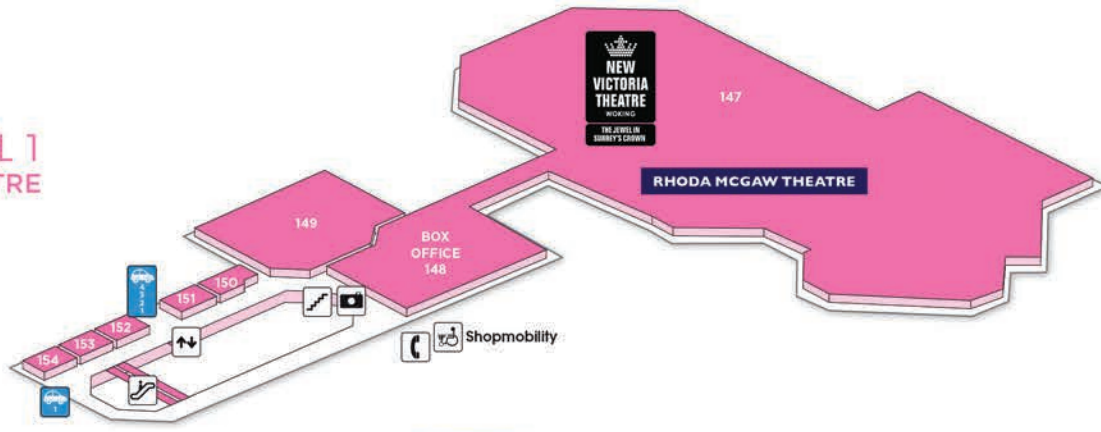

STORE DIRECTORY

1 LEVEL 1 THEATRE

TM TOWN MALL JUBILEE SQUARE

MW MARKET WALK

WP WOLSEY PLACE

BM BANDSTAND MALL

PP PEACOCKS PLACE FOOD COURT

KEY TO MAPS