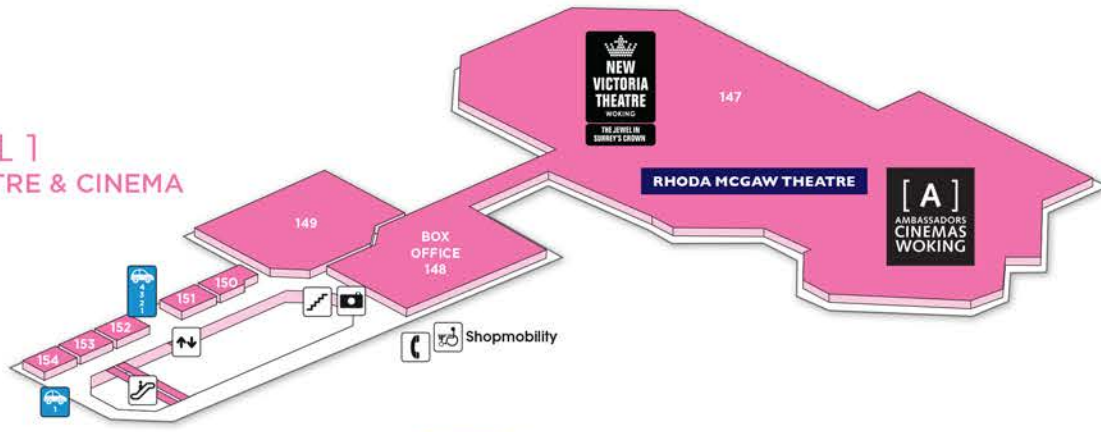

STORE DIRECTORY

1 LEVEL 1 THEATRE & CINEMA

TM TOWN MALL JUBILEE SQUARE

BM BANDSTAND MALL

PP PEACOCKS PLACE FOOD COURT

MW MARKET WALK

WP WOLSEY PLACE

KEY TO MAPS